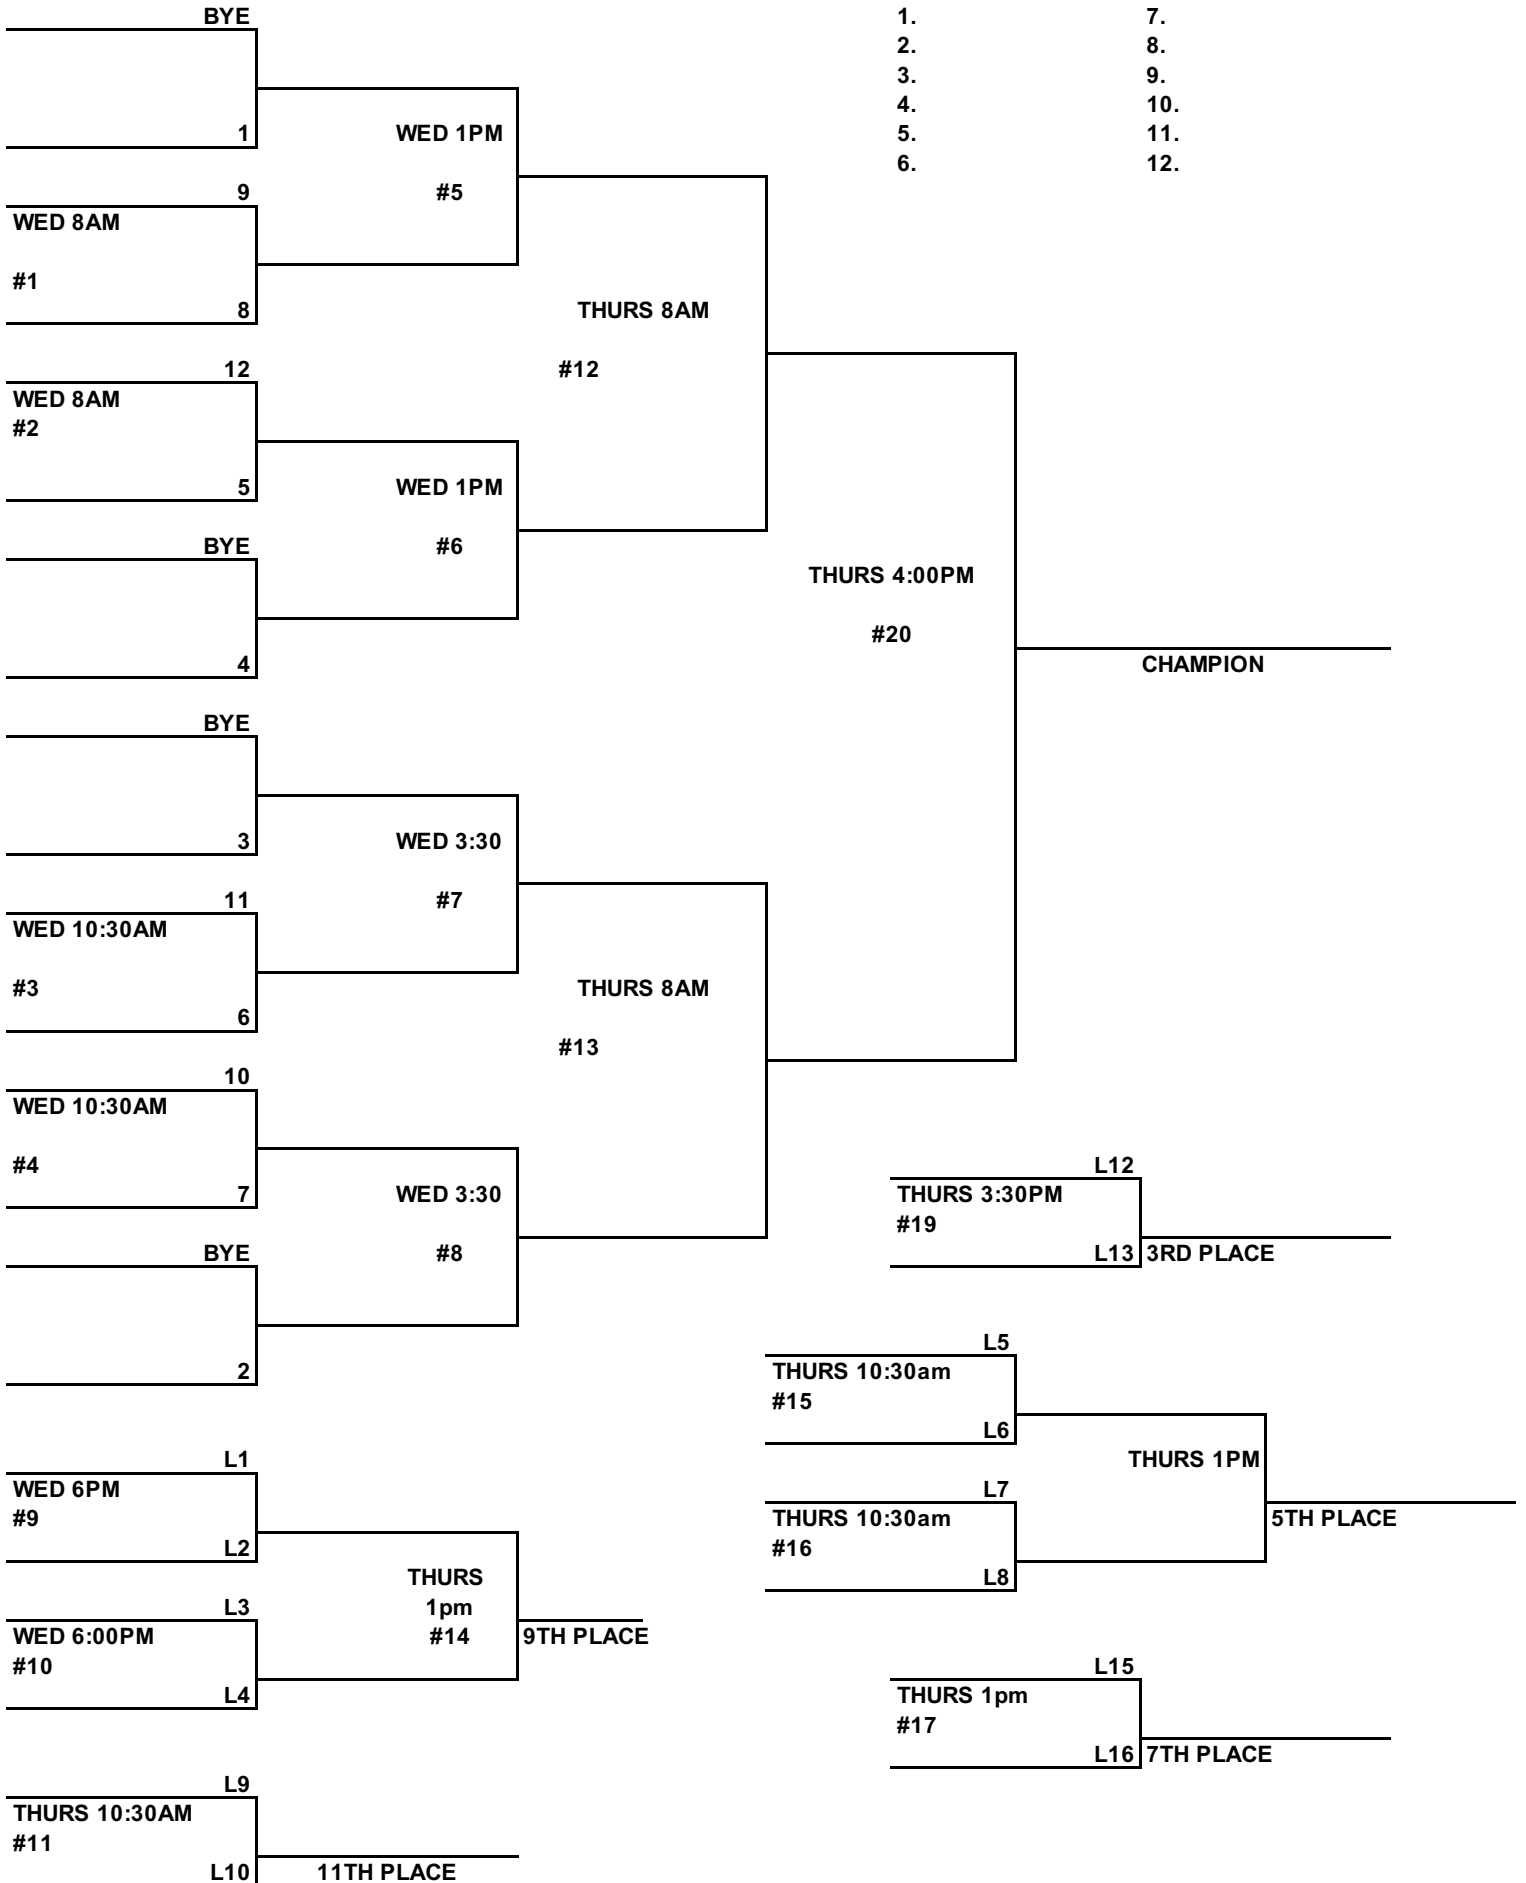

**WED/THURS TOURNAMENT SCHEDULE -
HIGHER SEED WILL BE HOME TEAM THROUGHOUT TOURNAMENT**

- 1.
- 2.
- 3.
- 4.
- 5.
- 6.
- 7.
- 8.
- 9.
- 10.
- 11.
- 12.